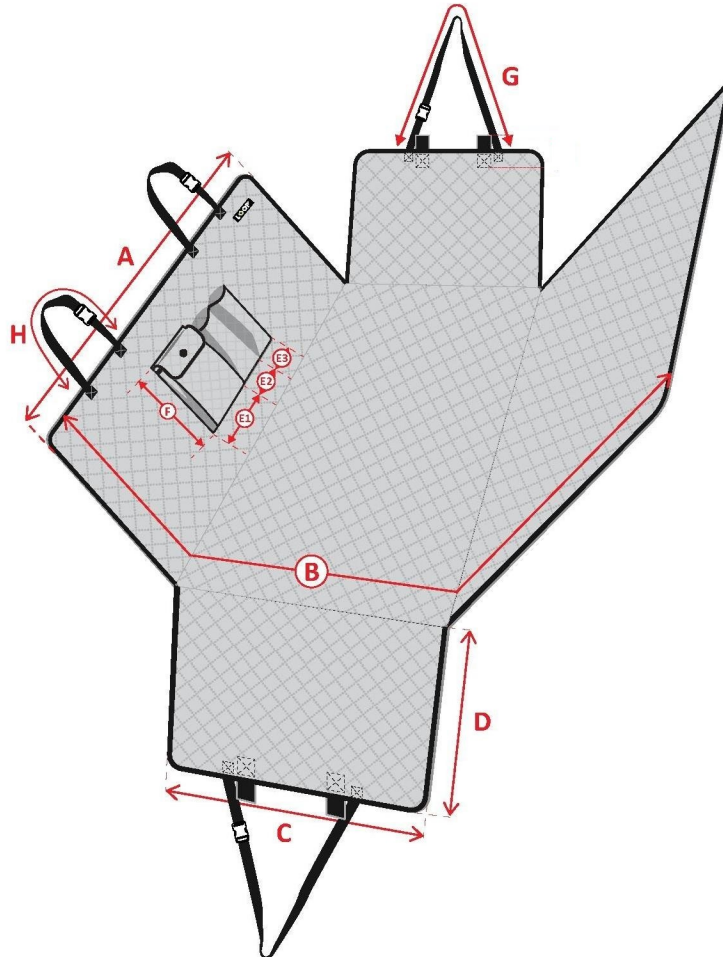

"ICH BIN DABEI" Hundematte für den Kofferraum

DogMat car boot

UNIT: CM

PART	DESCRIPTION	SIZE	TOLERANCE
A	WIDTH	104	+/-1.5
B	LENGTH	182	+/-1.5
C	WING LENGTH	47	+/-1
D	WING HEIGHT	39	+/-1
E1	LARGE POCKET WIDTH	15,5	+/-0,5
E2	SMALL POCKET WIDTH	8	+/-0,5
E3	SMALL POCKET WIDTH	8	+/-0,5
F	POCKET HEIGHT	22,5	+/-1
G	HANDLE STRAP IN LONGEST ADJUSTMENT	140	+/-2
H	HEADREST STRAP IN LONGEST ADJUSTMENT	52	+/-2